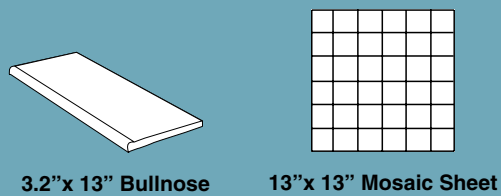

Step Into Your World
www.mediterranea-usa.com

PACKING LIST							
RANGE	SIZE IN INCHES	CARTON		PALLET			
		PCS	SF/CTN	LBS/CTN	BX/PLT	SQ FT/PLT	LBS/PLT
Floor Tiles	13" x 13"	9	10.76	37.52	62	667.36	2,326.41
Floor Tiles	18" x 18"	7	15.26	59.88	52	793.41	3,113.63
Floor Tiles	24" x 24"	4	15.50	67.55	32	496.00	2,161.59
		PCS	LBS/PC	LBS/CTN	BX/PLT	PCS/PLT	LBS/PLT
Bullnose	3.2" x 13"	30	1.02	30.46	60	1,800	1,827.83
Blended Mosaic	13" x 13"	9	3.55	31.98	42	378	1,343.00

Bermuda

(gold)

13" x 13"

18" x 18"

24" x 24"

Key West

(taupe)

13" x 13"

18" x 18"

24" x 24"

St. Martin

(bronze)

13" x 13"

18" x 18"

24" x 24"

Hawaii

(sand)

13" x 13"

18" x 18"

24" x 24"